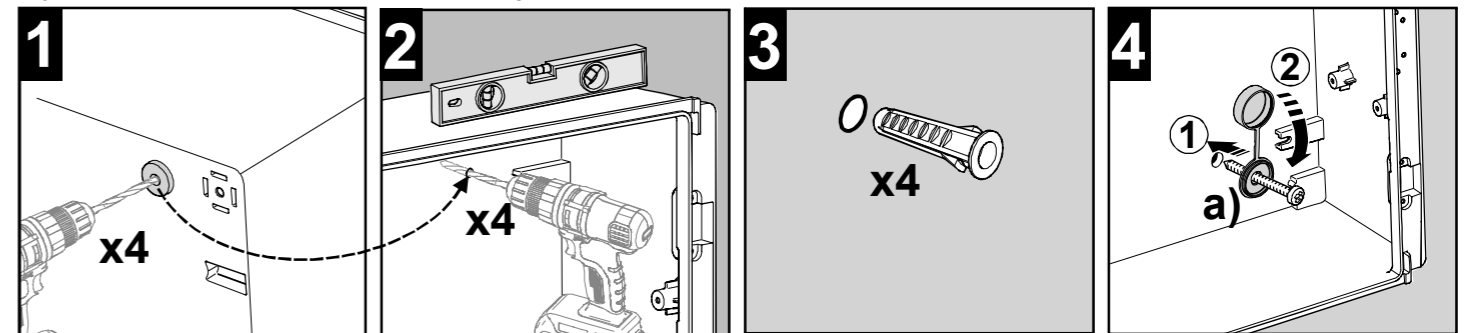

Ref:259000087

STONE Series- ARMARIOS MURALES DE POLIÉSTER  
POLYESTER WALL MOUNTED ENCLOSURES- STONE Series

Cambio sentido de apertura / Change opening direction

Fijación directa a pared / Direct wall mounting