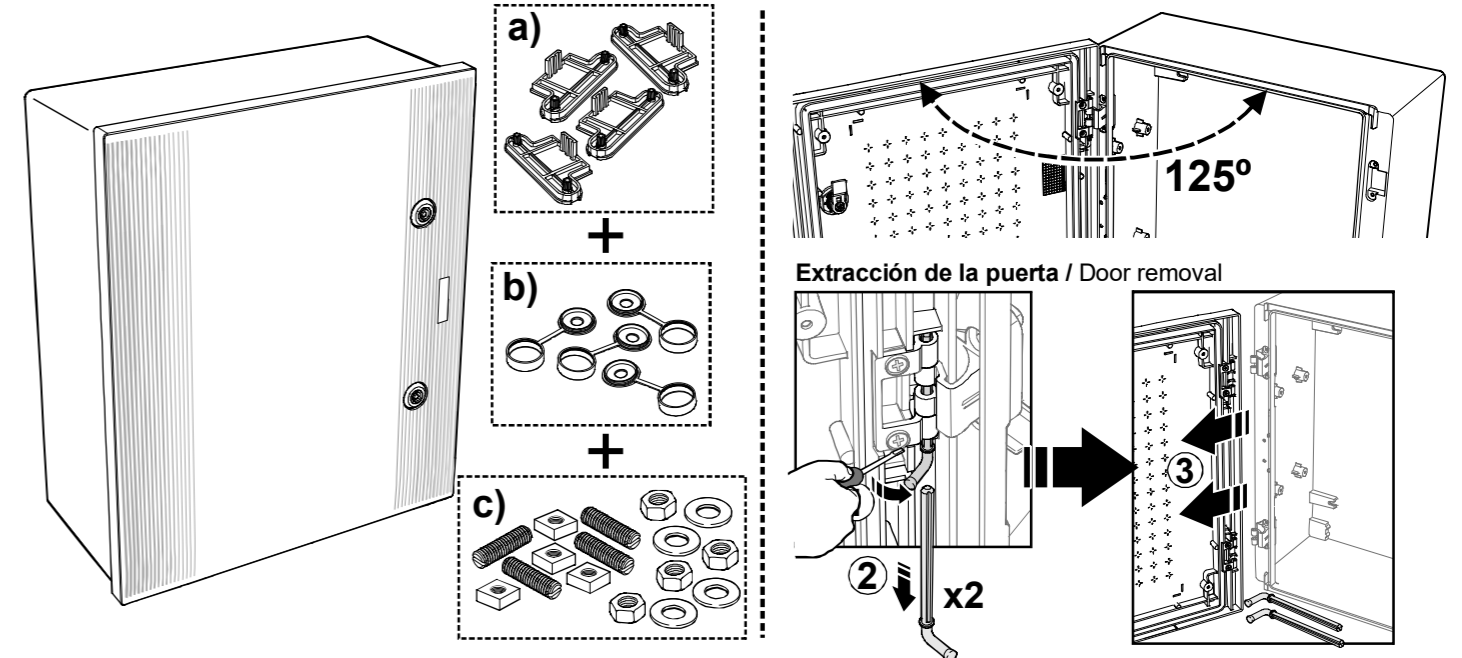

Ref:259000087

STONE Series- ARMARIOS MURALES DE POLIÉSTER  
POLYESTER WALL MOUNTED ENCLOSURES- STONE Series

Cambio sentido de apertura / Change opening direction

Fijación directa a pared / Direct wall mounting