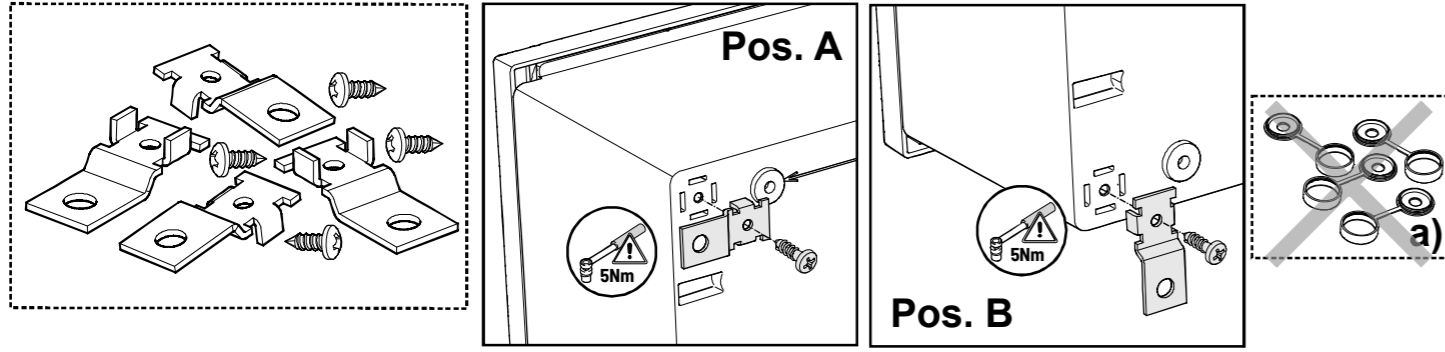

Ref:259000087

STONE Series- ARMARIOS MURALES DE POLIÉSTER  
POLYESTER WALL MOUNTED ENCLOSURES- STONE Series

Cambio sentido de apertura / Change opening direction

Fijación directa a pared / Direct wall mounting

Fijaciones placa montaje / Mounting plate fixings

\*Placa no incluida  
\*Plate not included

PATAS DE FIJACIÓN A PARED WALL MOUNTING BRACKET

KIT ANTIVANDÁLICO ANTIVANDALISM KIT

KIT ELEVADOR DE PLACA KIT PLATE LIFTER