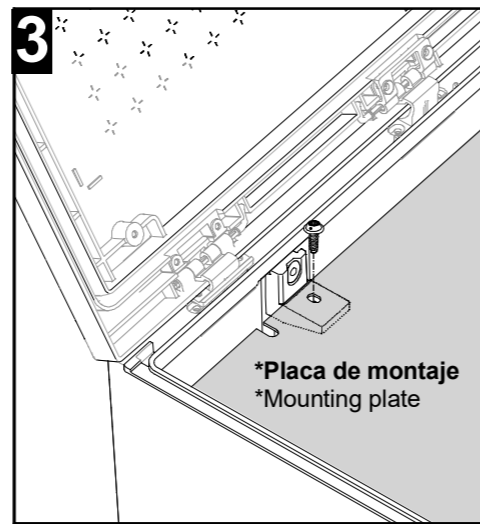

Ref:259000087

STONE Series- ARMARIOS MURALES DE POLIÉSTER  
POLYESTER WALL MOUNTED ENCLOSURES- STONE Series

Cambio sentido de apertura / Change opening direction

Fijación directa a pared / Direct wall mounting

Fijaciones placa montaje / Mounting plate fixings

\*Placa no incluida  
\*Plate not included

PATAS DE FIJACIÓN A PARED WALL MOUNTING BRACKET

KIT ANTIVANDÁLICO ANTIVANDALISM KIT

KIT ELEVADOR DE PLACA KIT PLATE LIFTER