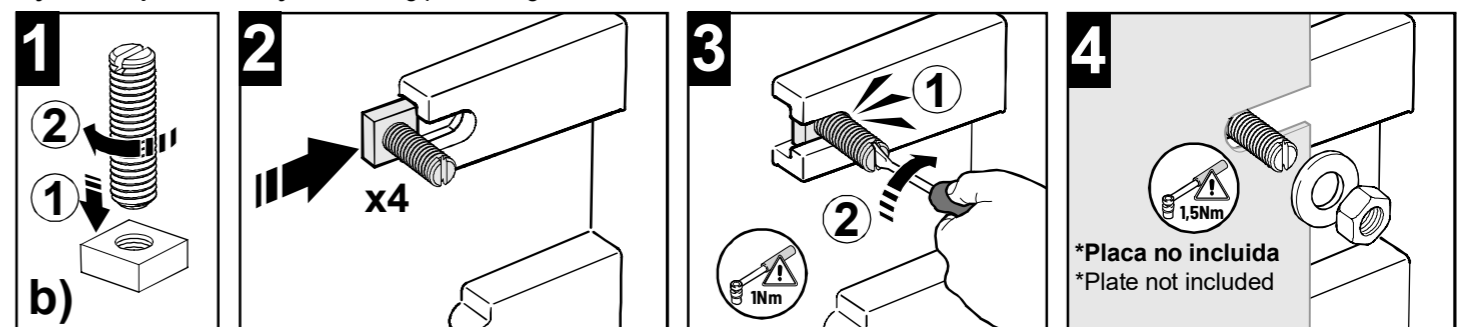

Fijaciones placa montaje / Mounting plate fixings

*Placa no incluida
*Plate not included