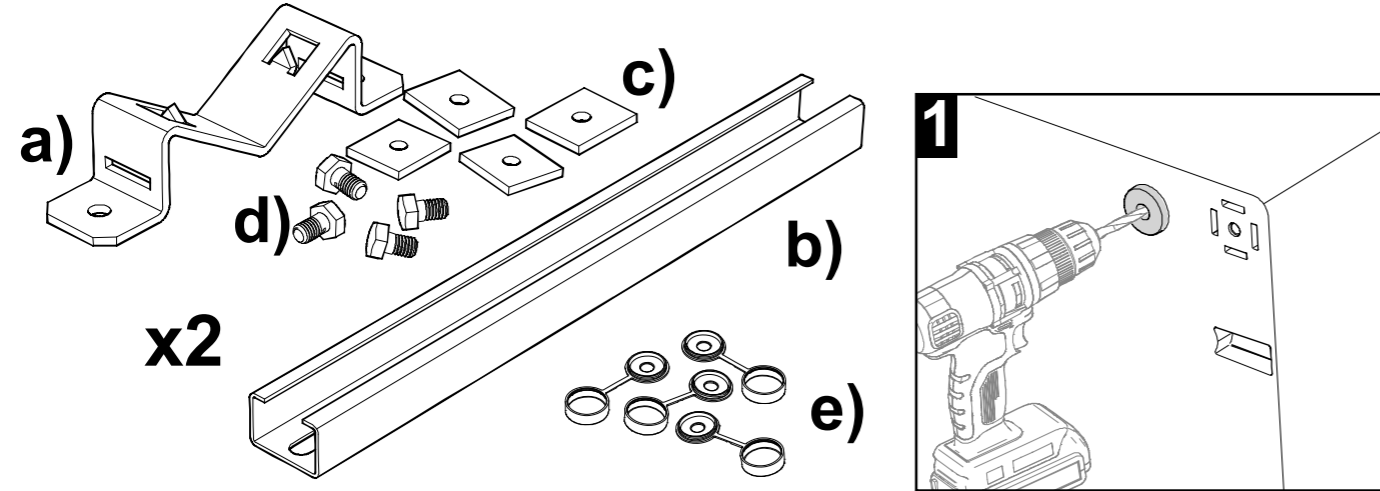

KIT FIJACIÓN A POSTE POLE MOUNTING KIT

Av. El Pla, 11. P.I. El Pla.
08185 Lliçà de Vall
Barcelona - Spain
T. + 34 938 634 640
info@famatel.com
export@famatel.com

famatel.com
@company/famatelgroup
@youtube.com/@famatelgroup
@instagram.com/famatelgroup

Ref:259000087