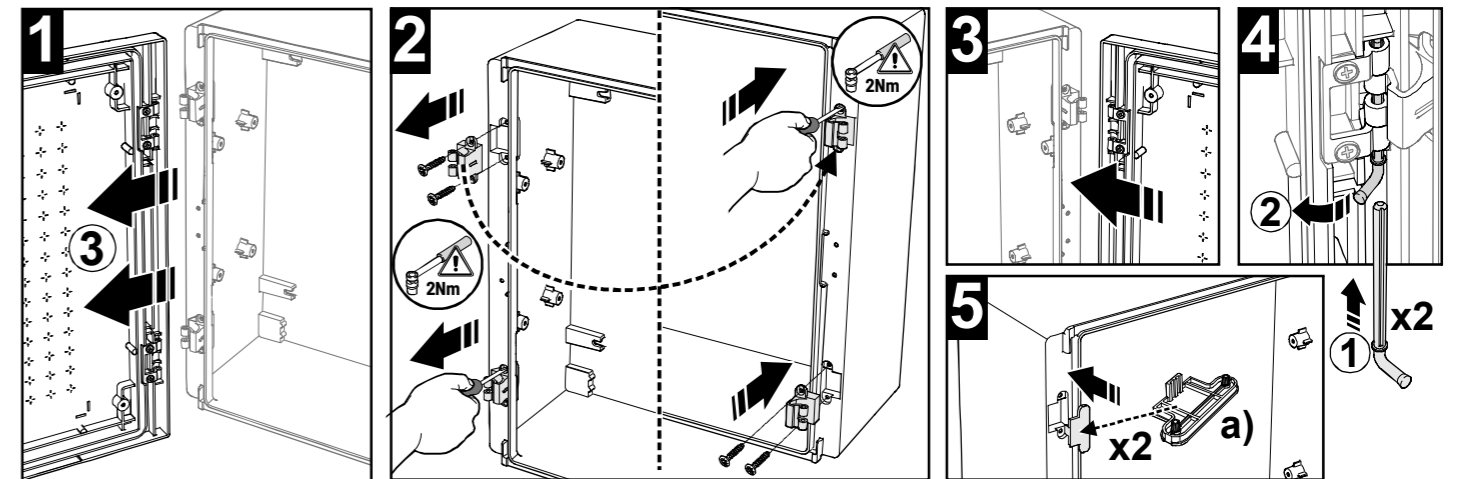

Ref:259000087

STONE Series- ARMARIOS MURALES DE POLIÉSTER  
POLYESTER WALL MOUNTED ENCLOSURES- STONE Series

Cambio sentido de apertura / Change opening direction

Fijación directa a pared / Direct wall mounting