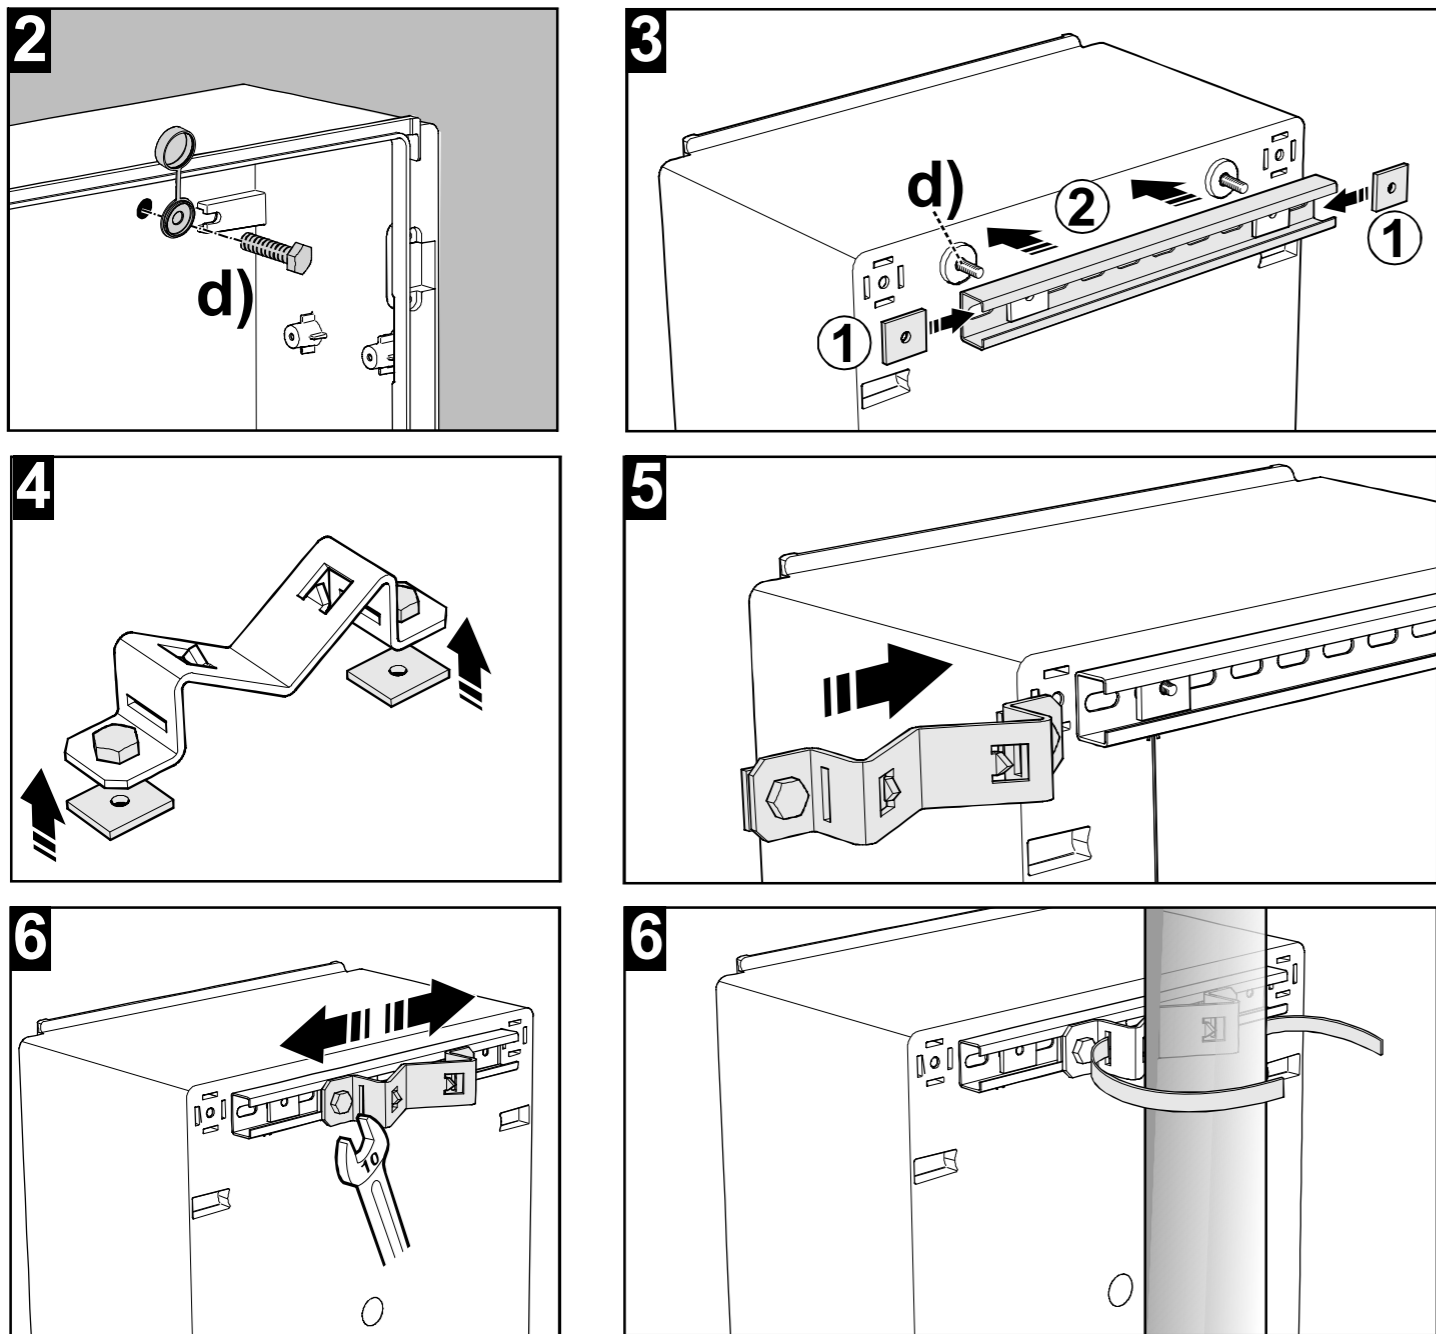

KIT FIJACIÓN A POSTE POLE MOUNTING KIT

Av. El Pla, 11. P.I. El Pla.
08185 Lliçà de Vall
Barcelona - Spain
T. + 34 938 634 640
info@famatel.com
export@famatel.com

famatel.com
@company/famatelgroup
@youtube.com/@famatelgroup
@instagram.com/famatelgroup

Ref:259000087